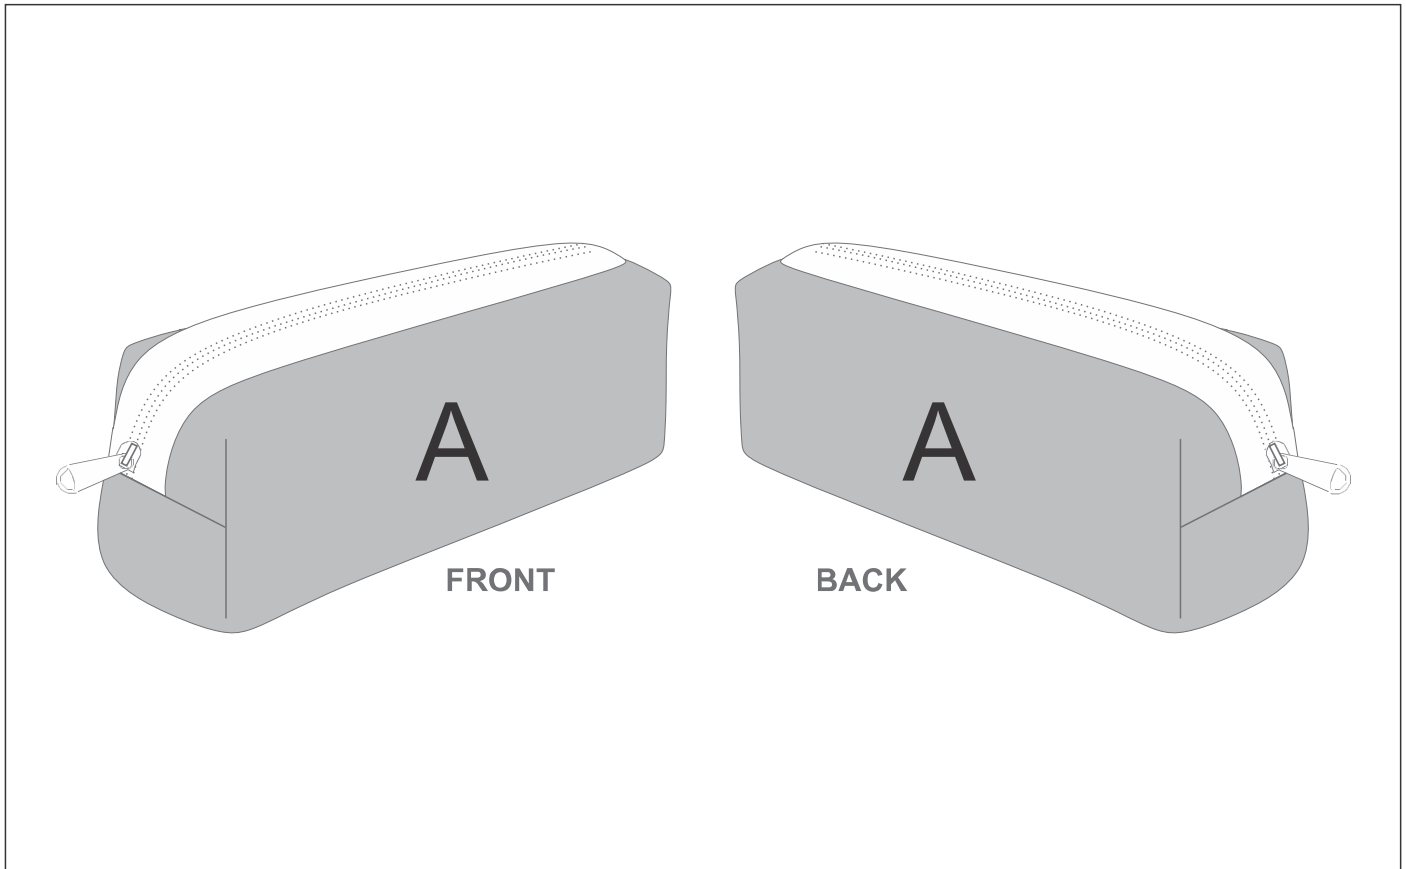

# SG-HP-99-G

### Need to know:

- Includes 1-Position Sublimation (setup fees apply)
- Please Note: We cannot guarantee 100% logo Alignment on all Brandable Panels.
- NB: Please note that Neoprene material is not conducive to having predominantly white back grounds due to the print transferring nature of the fabric and process used to complete the print. We always advise to have a background colour within the design as this mitigates the chances of material blemishes and ghosting of print.

#### **Position A**

1. Custom Sublimation A (CPSUB-A)  
Full Colour  
Size: 251mm wide x 231mm high